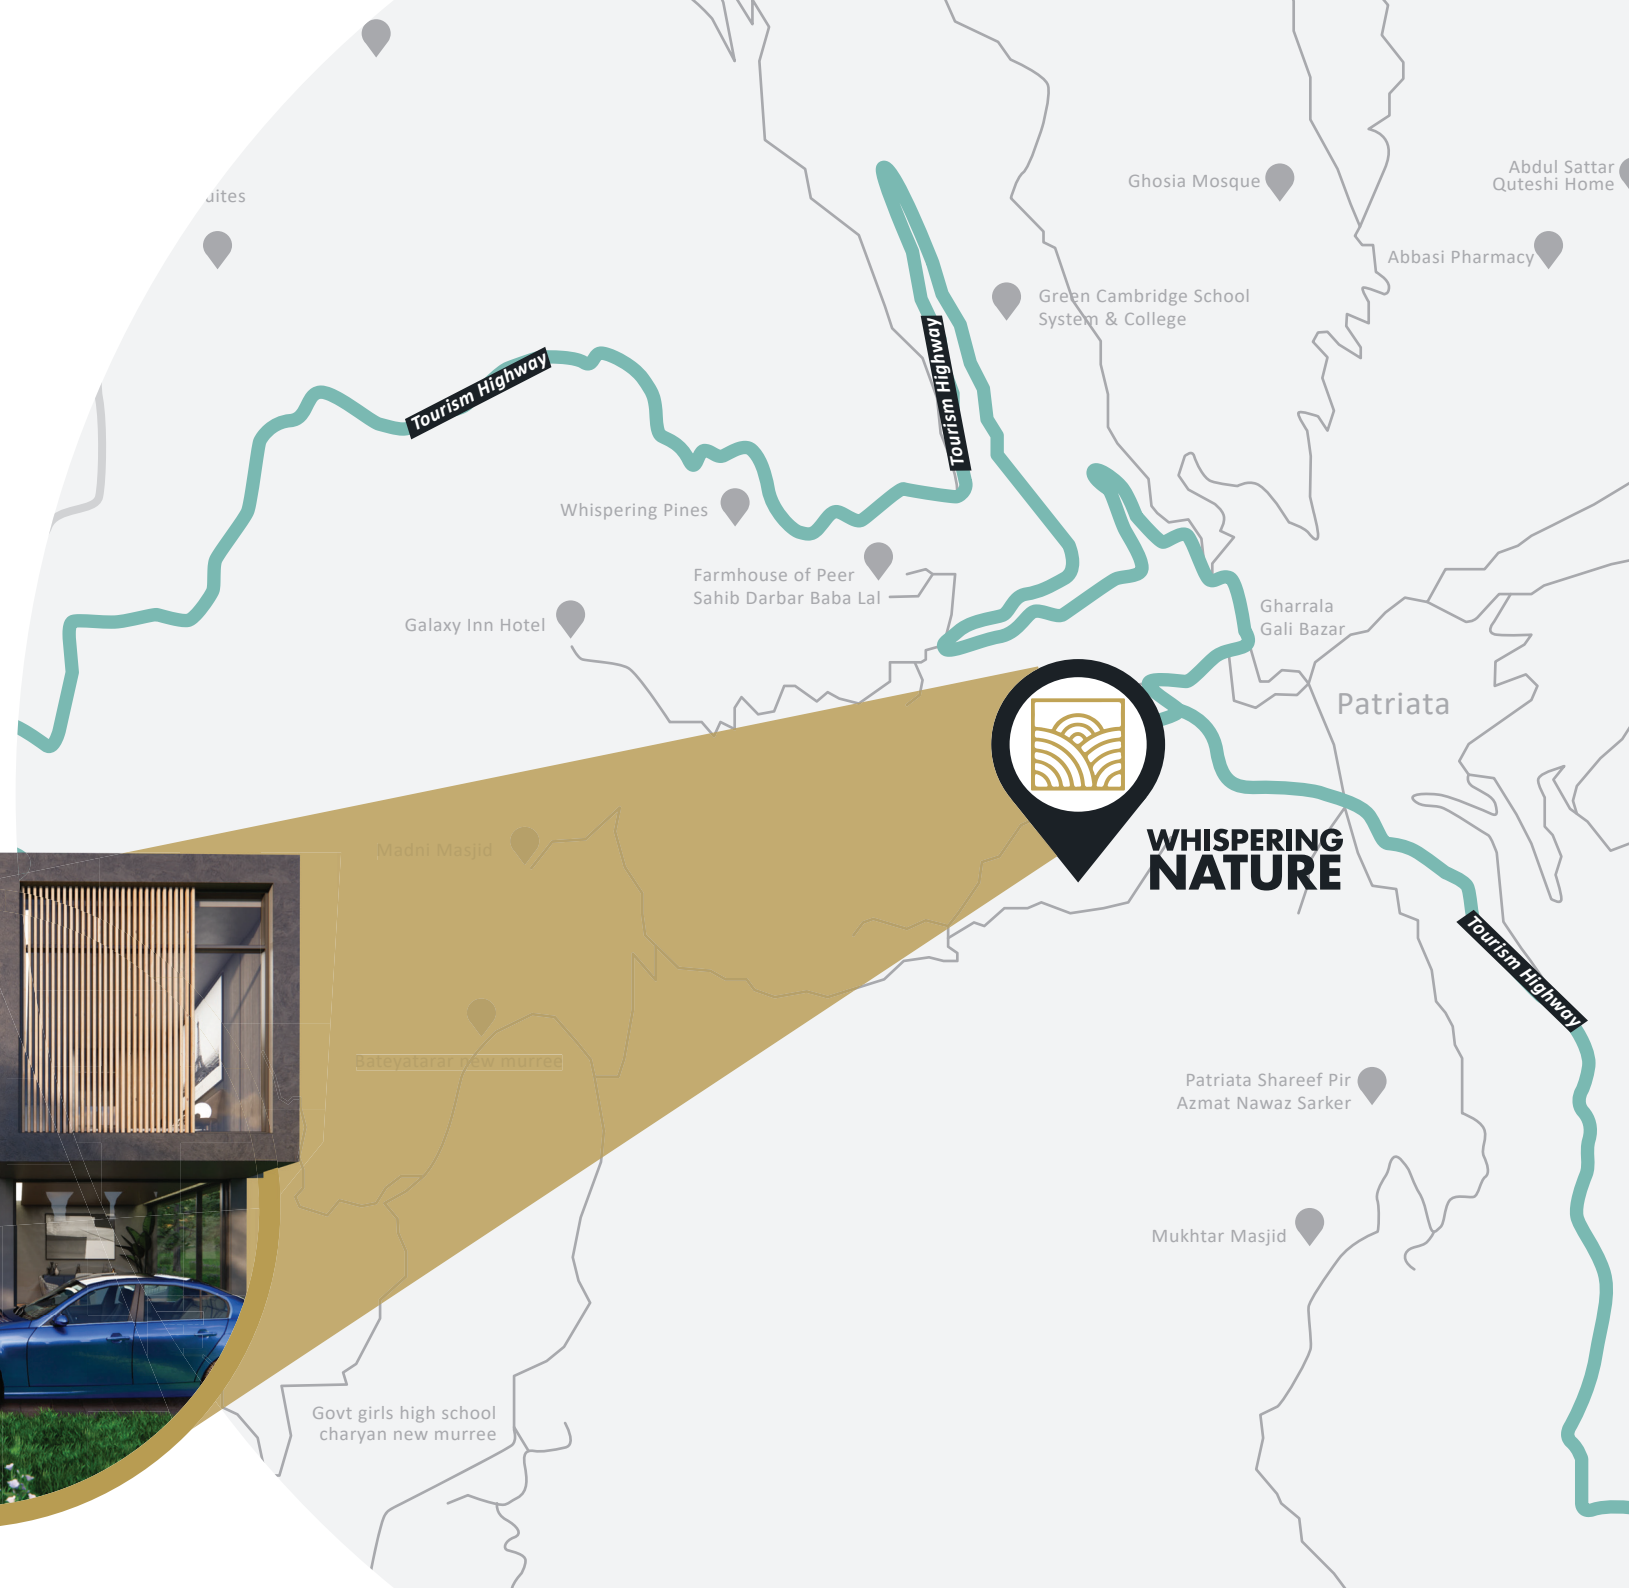

PROJECT LOCATION

The Whispering Nature project is located in New Murree, a popular tourist destination in Pakistan. The villas are situated just 1 kilometre away from the Patriata Chairlift, making it an ideal location for those looking to enjoy winter sports or simply take in the breathtaking scenery.

With its convenient location on the tourism highway and surrounded by stunning natural beauty, Whispering Nature is the perfect place to escape, relax, and rejuvenate.